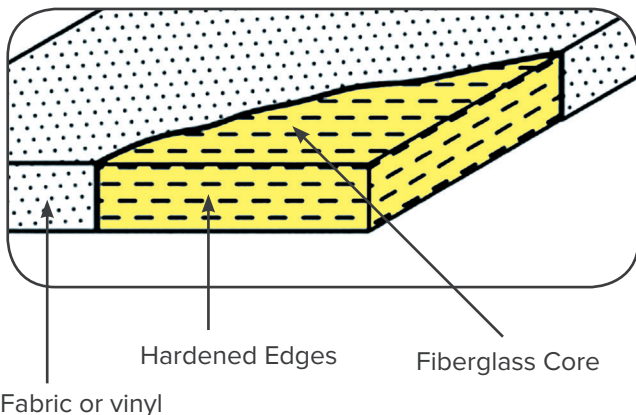

HardSide - Acoustical Wall Panels

DESCRIPTION

A versatile fiberglass acoustical wall panel wrapped in a wide selection of fabrics or vinyls.

Available with hardened shaped edges.

Engineered sound control with thicknesses from 1 to 4 inches and sizes up to 4 ft. x 10 ft.

5 ft. x 10ft. option available with 66-inch wide fabric.

COMPOSITION

6-7 PCF density fiberglass core

Chemically hardened edges

Wrapped in fabric from Guilford of Maine, or factory-approved customer-selected material

FIRE TEST DATA

Class A per ASTM E84

ACOUSTICAL PERFORMANCE

Sound Absorption per ASTM C-423. Type A Mounting

Frequency, (Hz)	125	250	500	1000	2000	4000	NRC
1" Thick	0.05	0.32	0.82	1.04	1.02	1.01	0.80
2" Thick	0.29	0.82	1.10	1.04	1.01	1.02	1.00
3" Thick	0.90	1.03	1.06	1.01	0.98	0.97	1.00
4" Thick	1.02	1.11	1.03	1.01	1.03	1.03	1.05

APPLICATIONS

- Interior surfaces where superior acoustical performance is required.
- Conference Rooms
- Schools/Classrooms
- Auditoriums
- Media Rooms
- Multi-Purpose Rooms
- Churches
- Office Spaces
- Reception Areas
- Home Theaters
- Pro Theaters

MOUNTING

HardSide Impaling Clips with Adhesive

Rotofast Clips for ceilings

Z-Clips - movable

Velcro - movable

See *HardSide cloud panels* for ceiling suspension

EDGE OPTIONS

Square

Bevel

Radius

Pencil

kineticsnoise.com
sales@kineticsnoise.com
1-800-959-1229